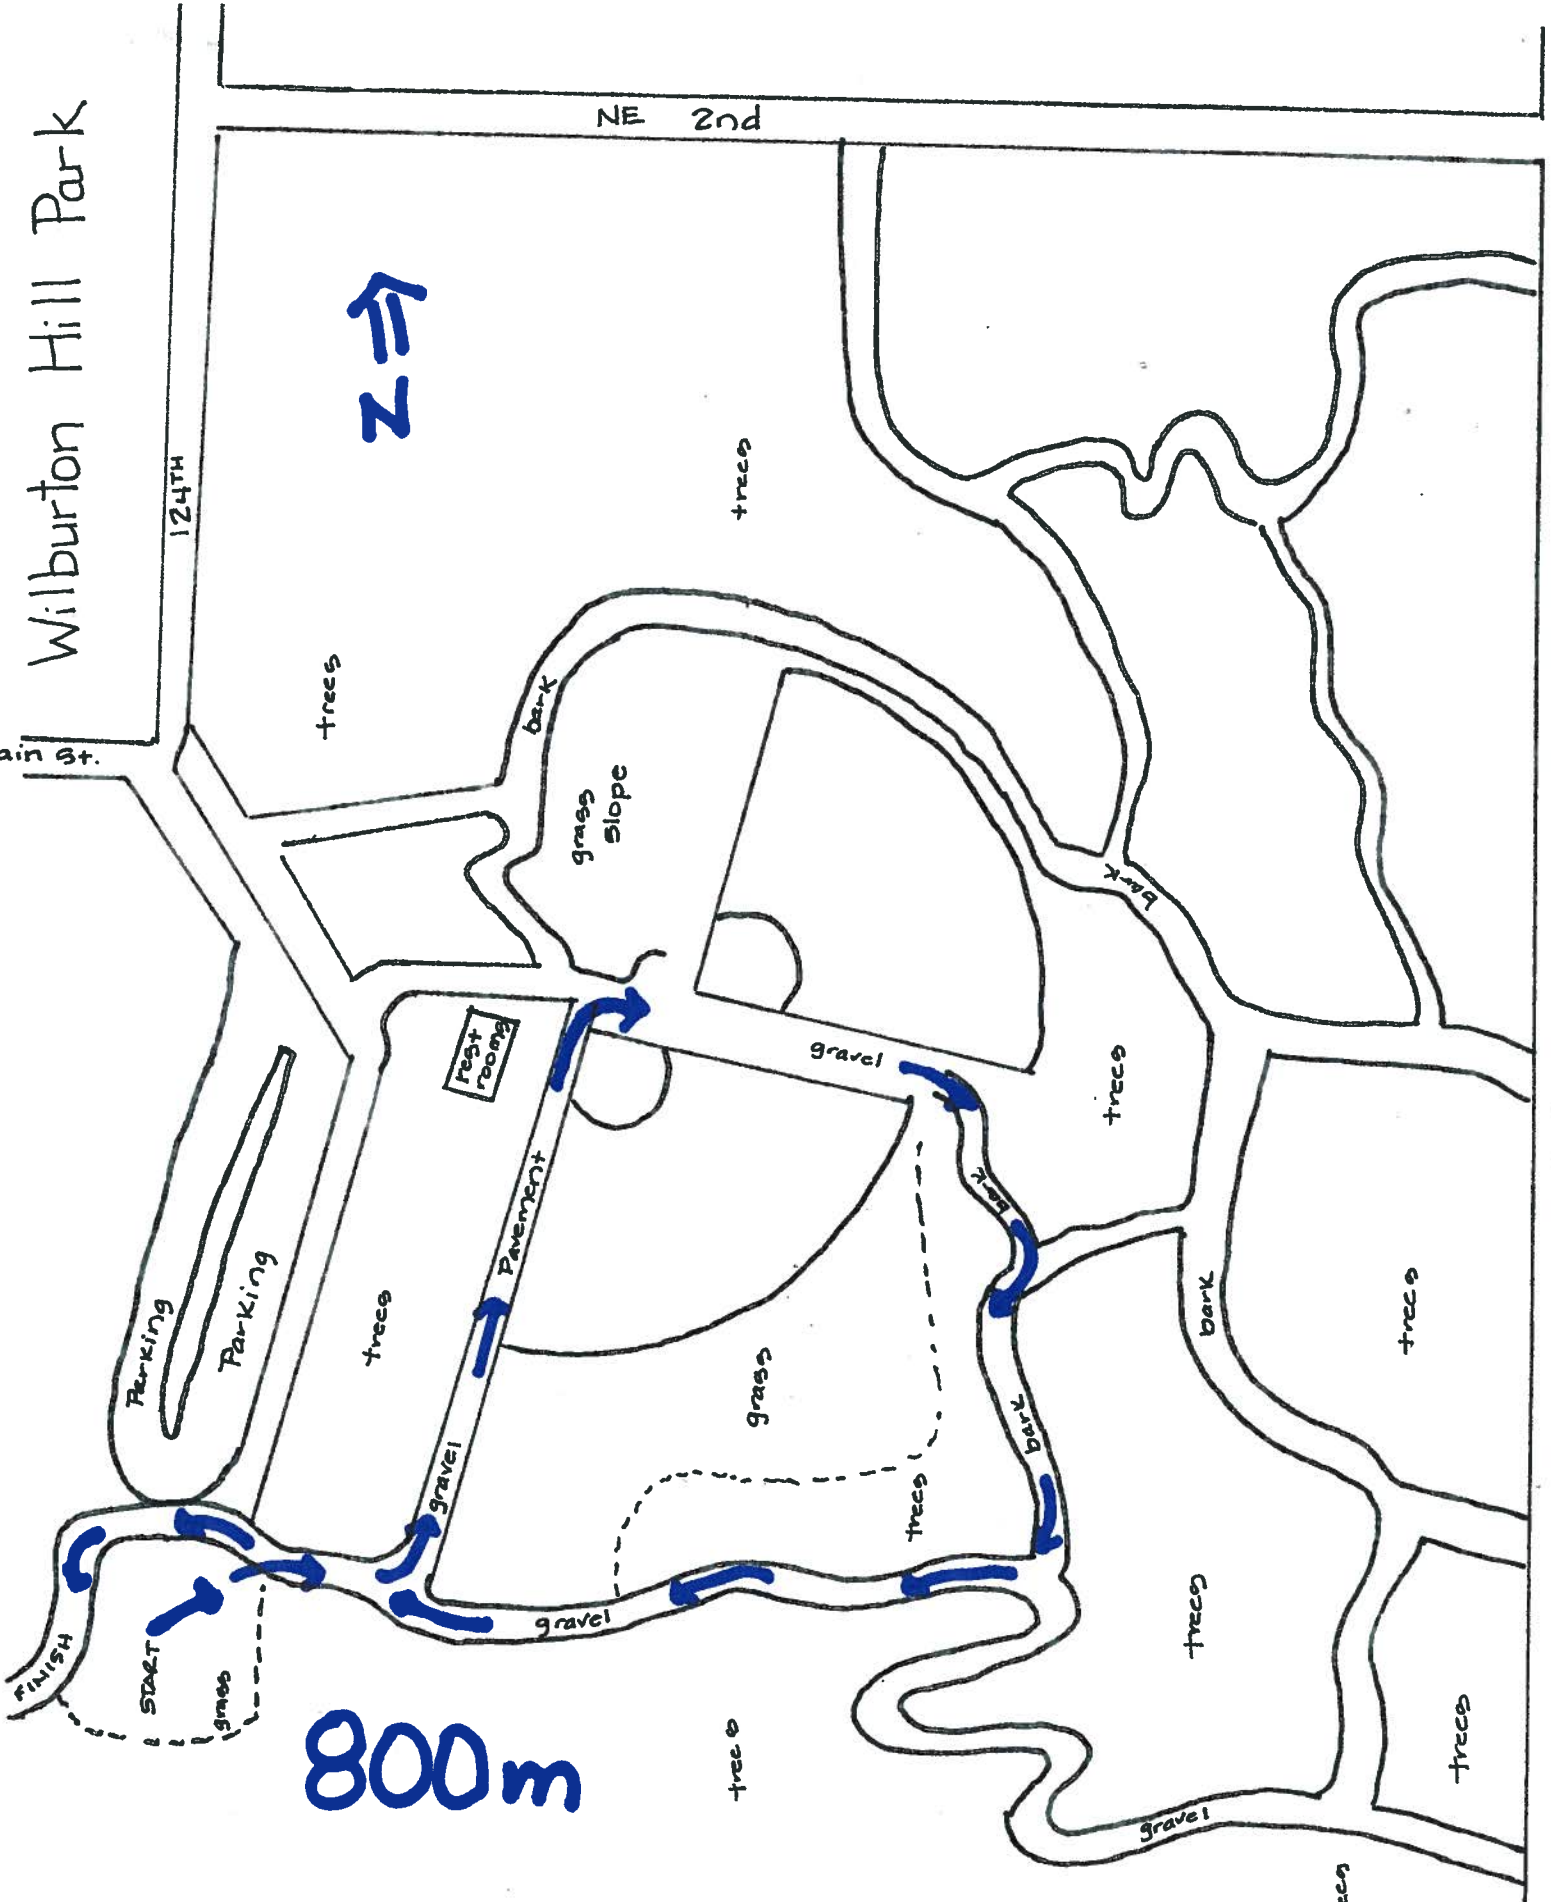

Wilburton Hill Park

NE 2nd

124TH

Main St.

800m

Wilburton Hill Park

2000m (2 Loops)

Wilburton Hill Park

3000m (2 Loops)

Wilburton Hill Park

NE 2nd

124TH

Main St.

trees

trees

bark

grass slope

bark

gravel

trees

1st & 2nd Loops

bark

trees

Parking

gravel

trees

tree

To Finish

START

FINISH

4000m (2 Large + 1 small Loops)