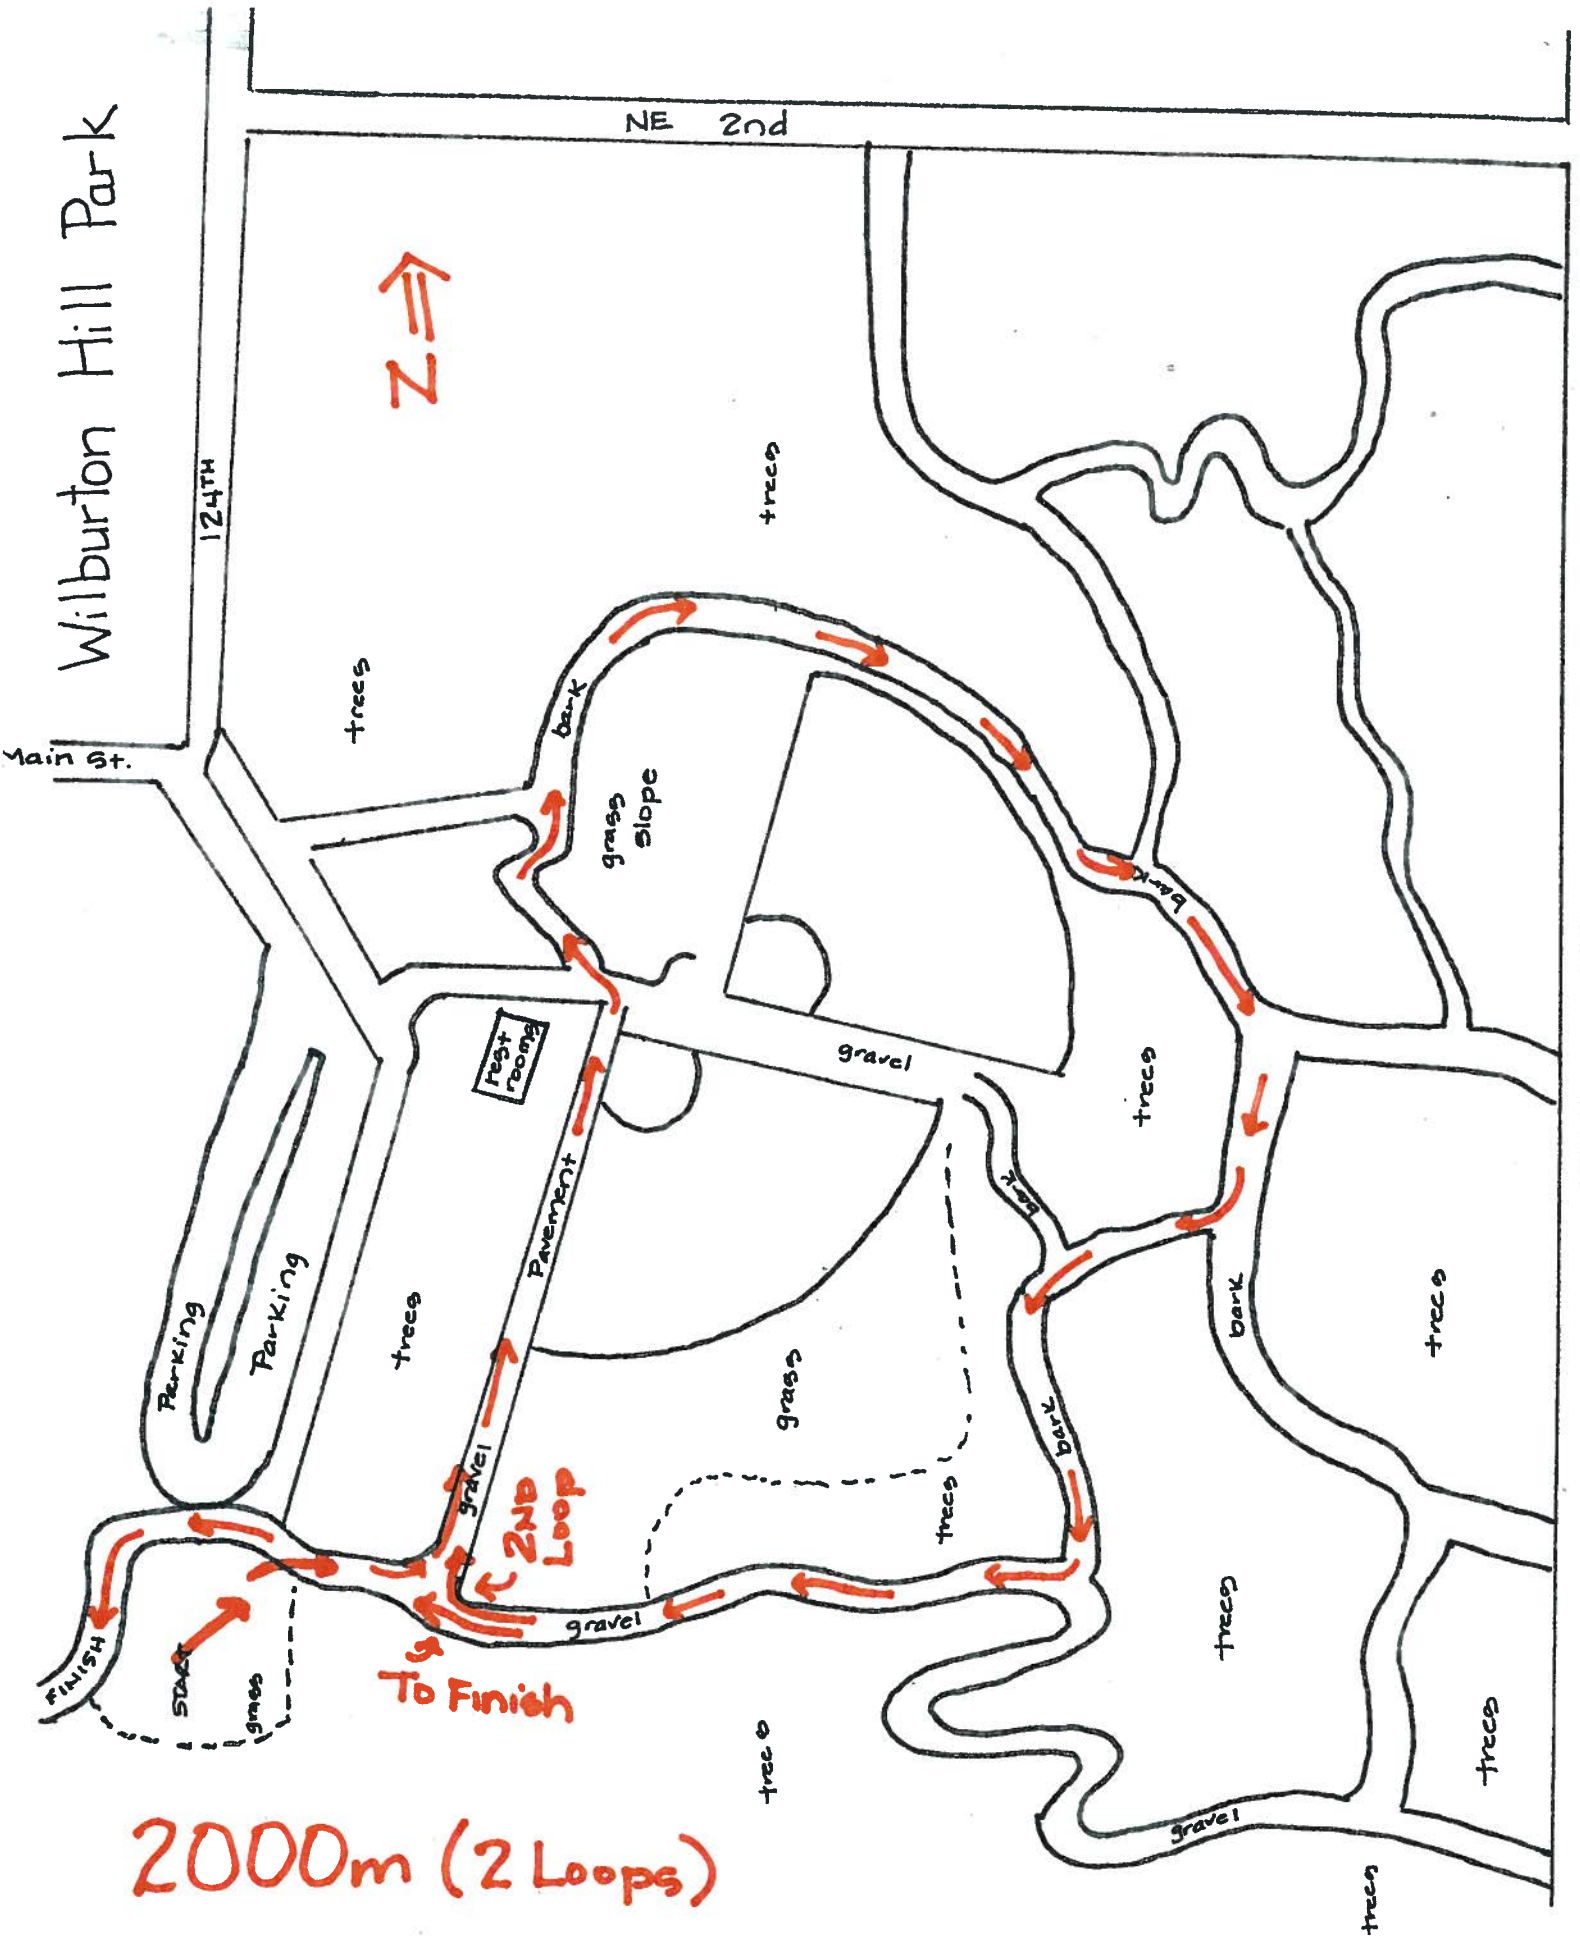

Wilburton Hill Park

NE 2nd

124TH

Main St.

800m

Wilburton Hill Park

2000m (2 Loops)

Wilburton Hill Park

3000m (2 Loops)

Wilburton Hill Park

NE 2nd

124TH

Main St.

trees

trees

bark

grass slope

bark

gravel

trees

1st & 2nd Loops

bark

trees

Parking

gravel

trees

tree

To Finish

START

FINISH

4000m (2 Large + 1 small Loops)