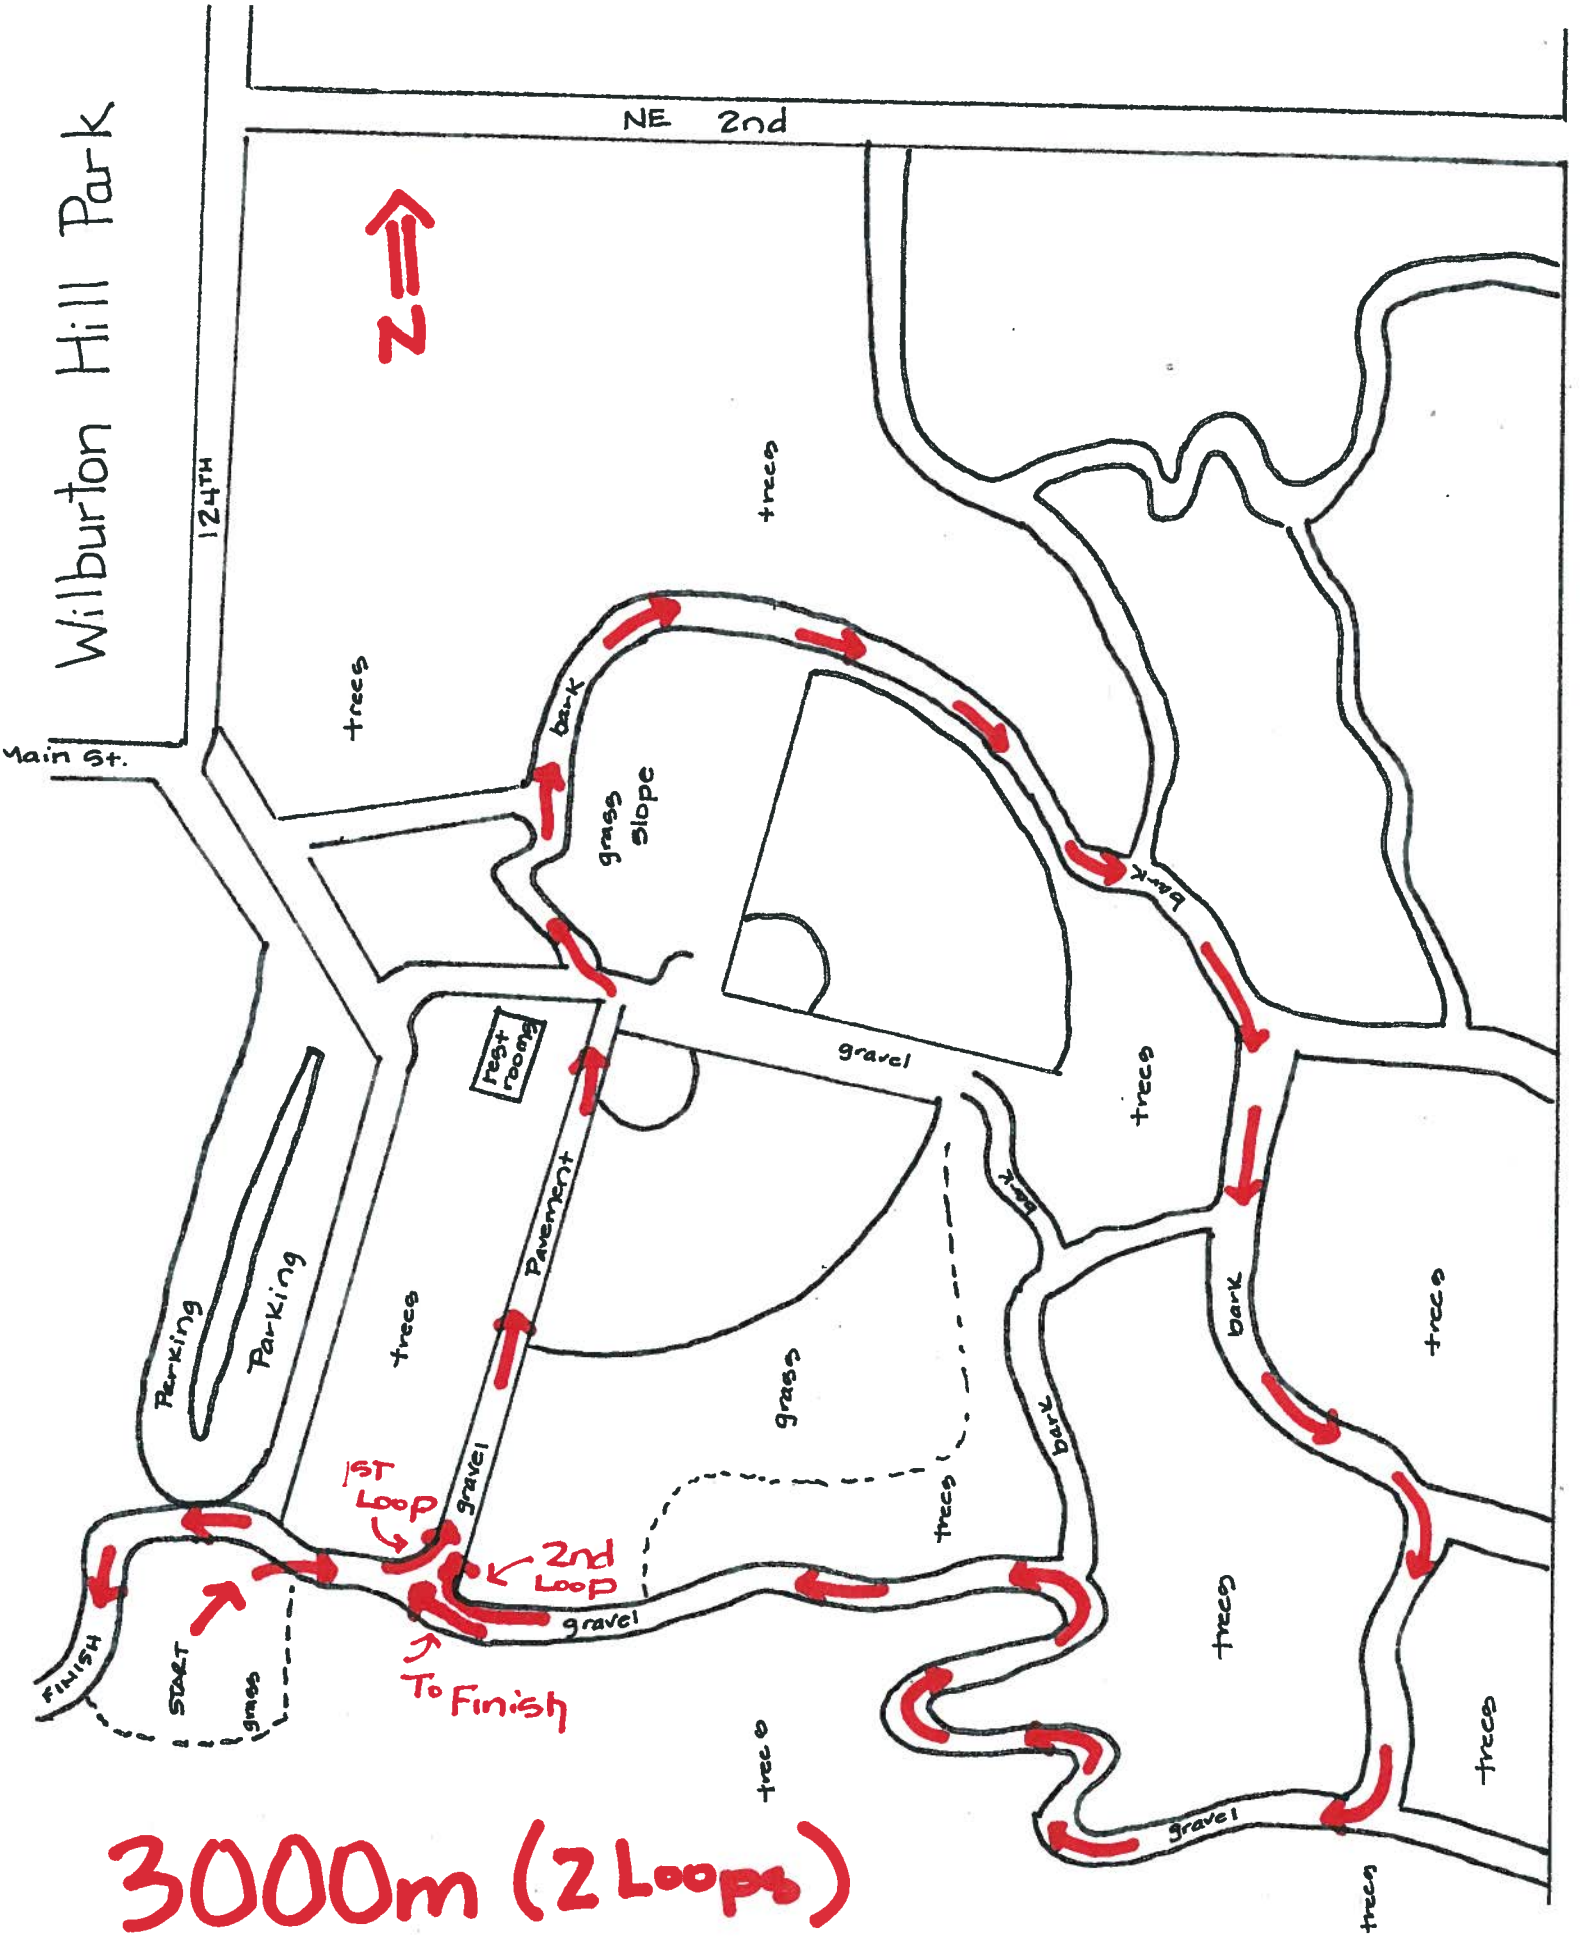

Wilburton Hill Park

NE 2nd

124TH

Main St.

800m

Wilburton Hill Park

2000m (2 Loops)

Wilburton Hill Park

3000m (2 Loops)

Wilburton Hill Park

NE 2nd

124TH

Main St.

trees

trees

bark

grass slope

bark

gravel

trees

1st & 2nd Loops

bark

trees

Parking

gravel

trees

tree

To Finish

START

FINISH

4000m (2 Large + 1 small Loops)