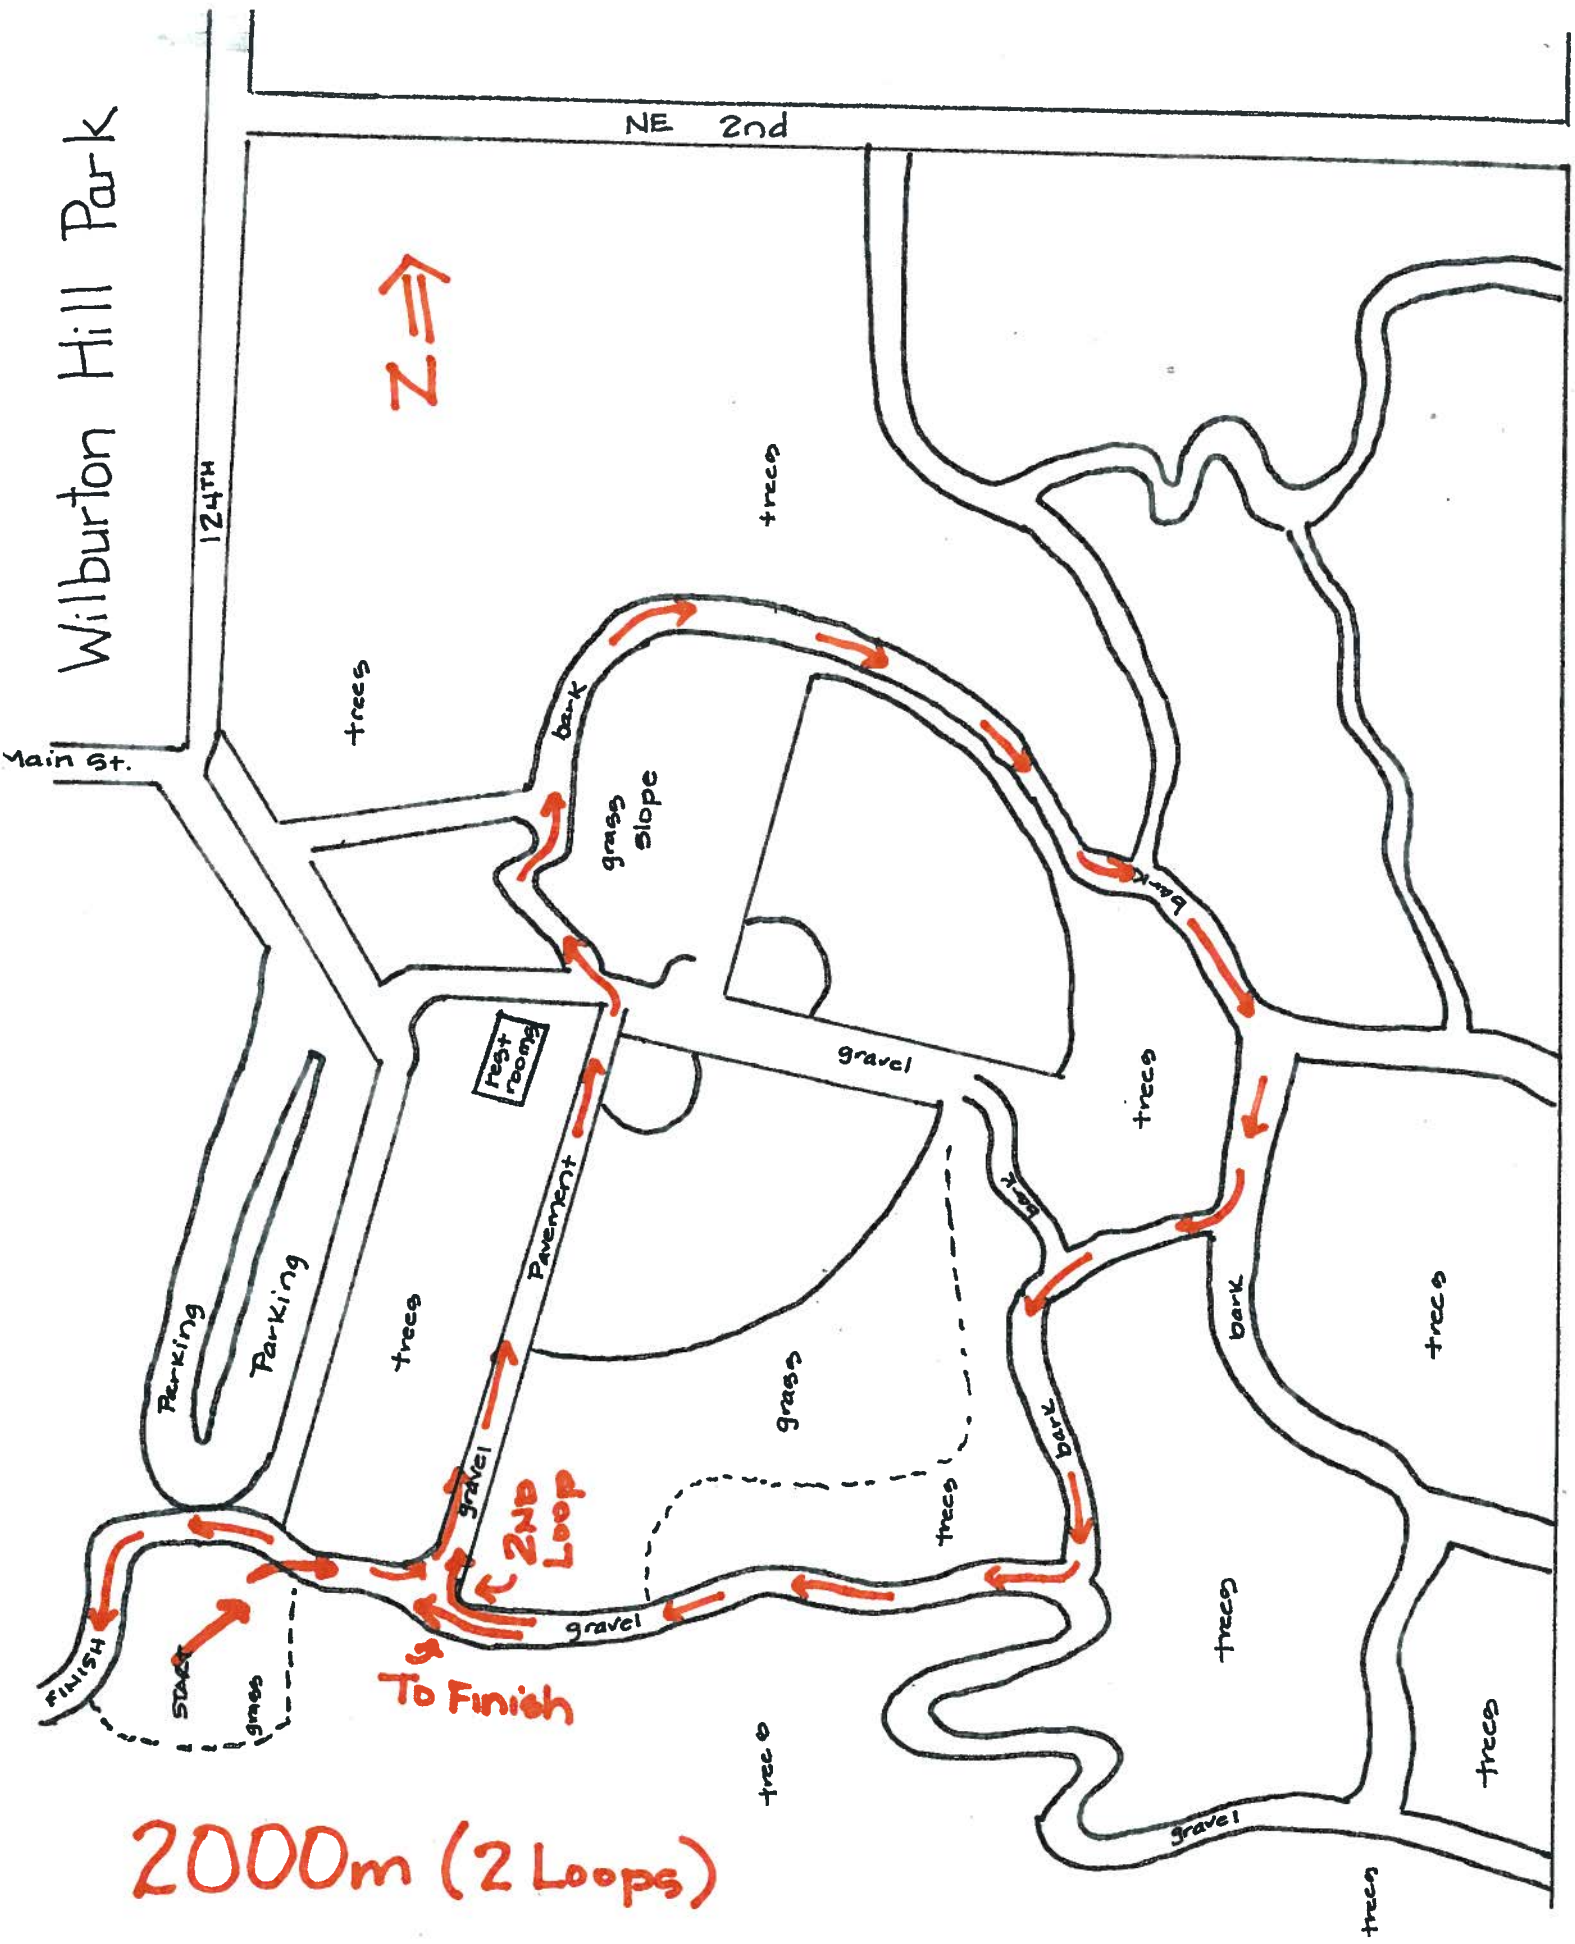

Wilburton Hill Park

NE 2nd

124TH

Main St.

800m

Wilburton Hill Park

2000m (2 Loops)

Wilburton Hill Park

3000m (2 Loops)

Wilburton Hill Park

NE 2nd

124TH

Main St.

trees

trees

bark

grass slope

gravel

Parking

Parking

trees

rest room

Pavement

grass

trees

tree

4000m (2 Large + 1 small Loops)

START

FINISH

To Finish

grass