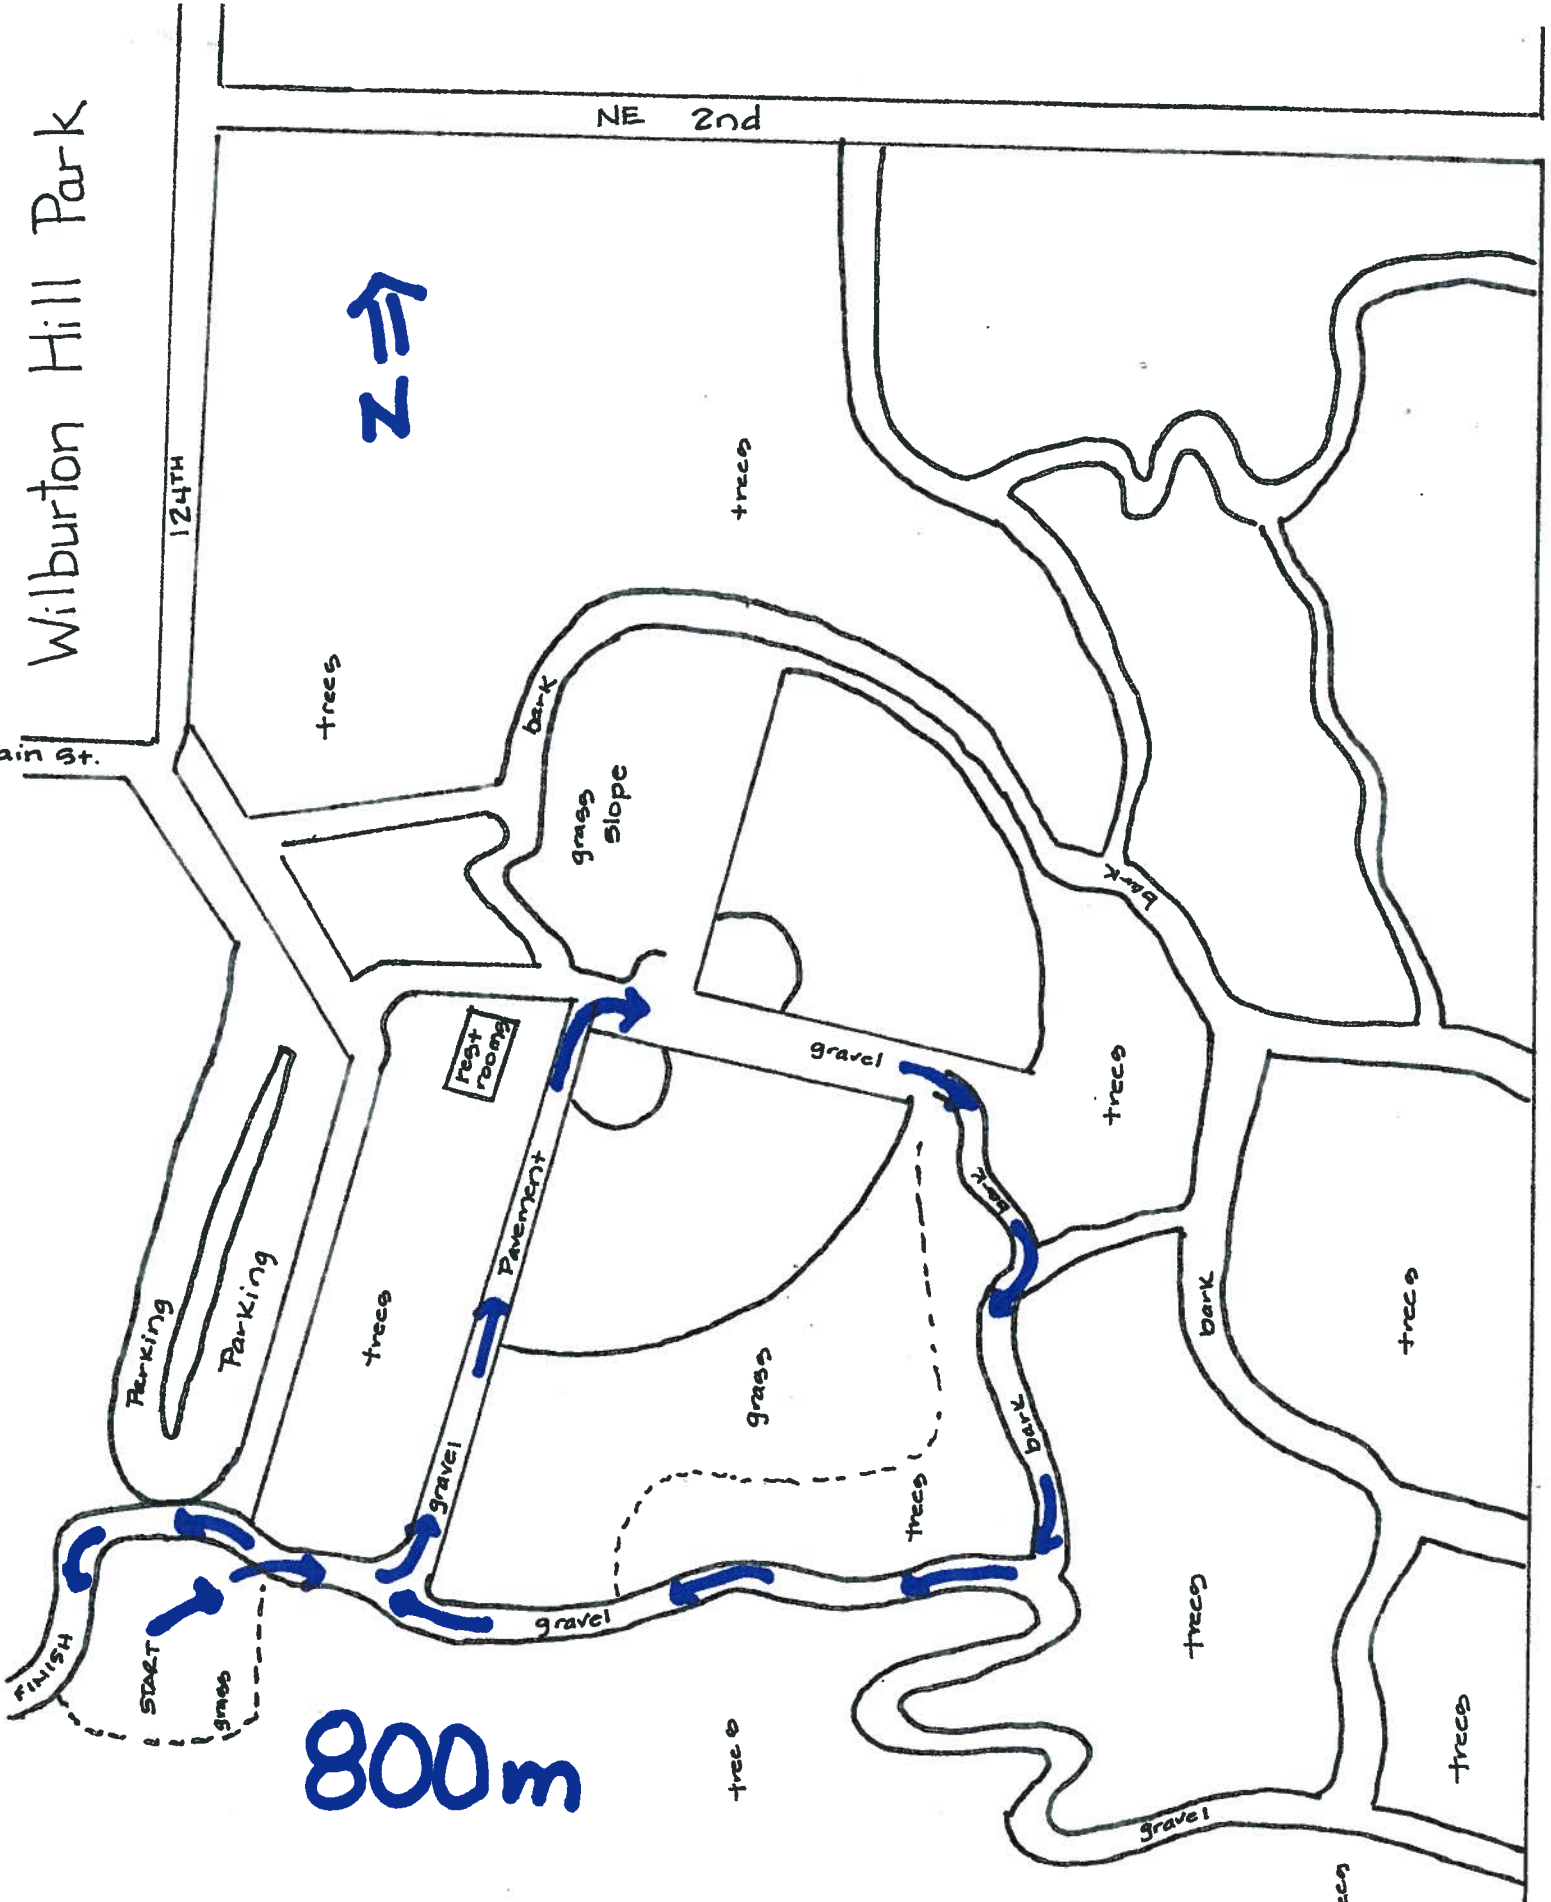

Wilburton Hill Park

NE 2nd

124TH

Main St.

800m

Wilburton Hill Park

2000m (2 Loops)

Wilburton Hill Park

3000m (2 Loops)

Wilburton Hill Park

NE 2nd

124TH

Main St.

trees

trees

bark

1st Loop

gravel

2nd Loop

3rd Loop

gravel

trees

trees

3rd Loop

trees

tree

4000m (2 Large + 1 small Loops)

START

FINISH

To Finish

grass