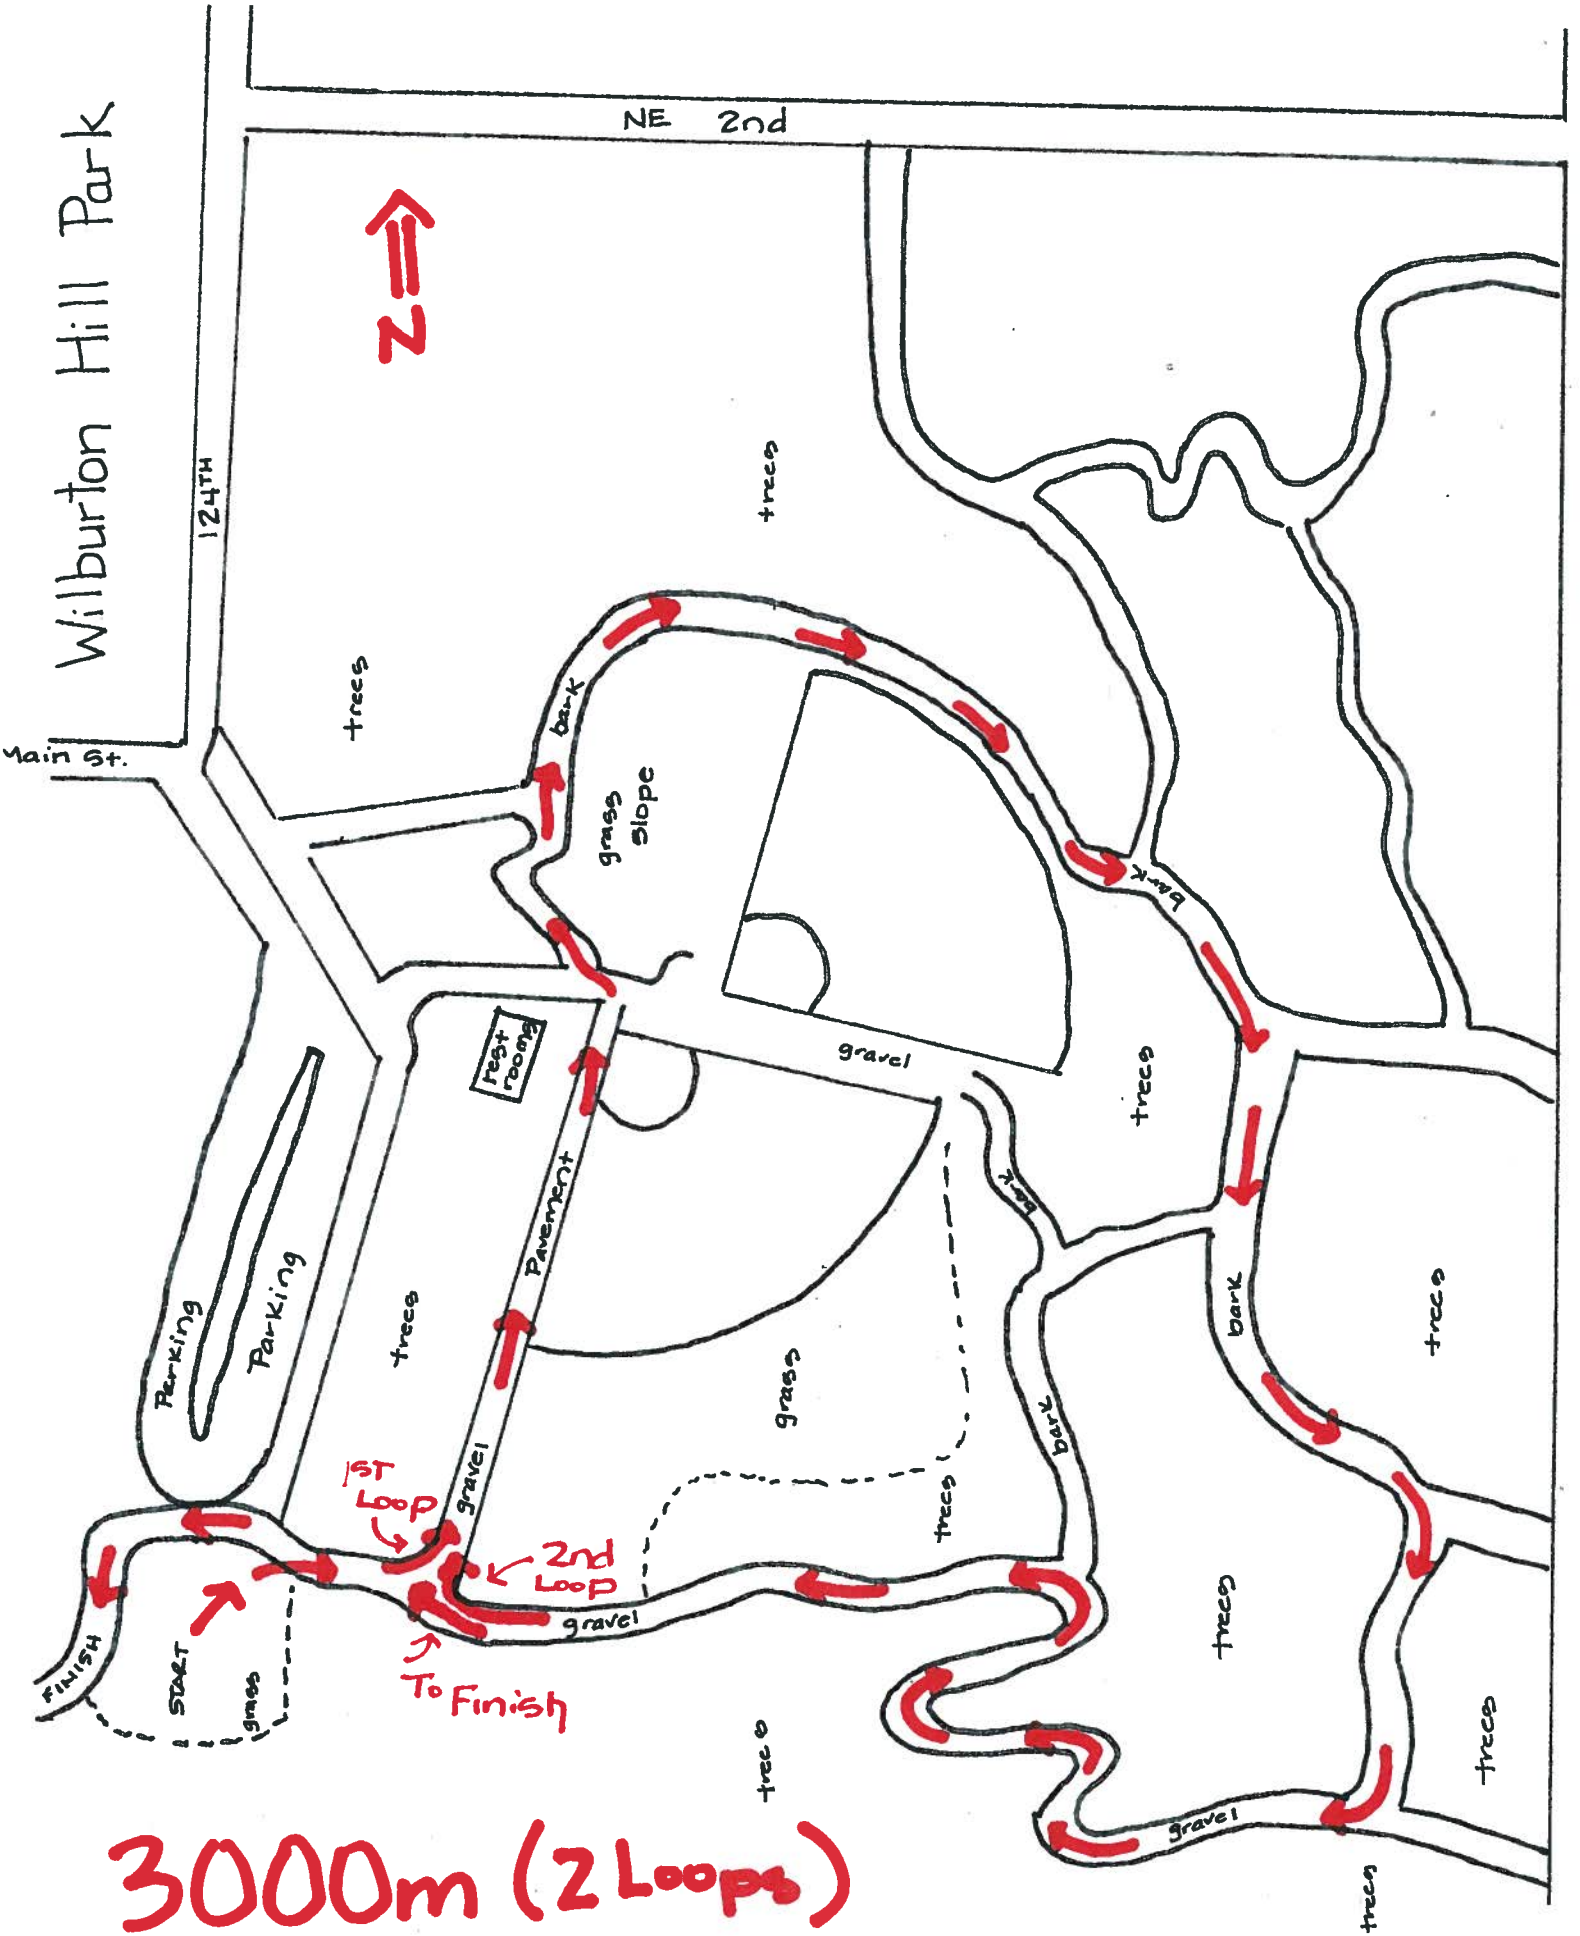

Wilburton Hill Park

NE 2nd

124TH

Main St.

800m

Wilburton Hill Park

2000m (2 Loops)

Wilburton Hill Park

3000m (2 Loops)

Wilburton Hill Park

NE 2nd

124TH

Main St.

trees

trees

bark

1st Loop

gravel

2nd Loop

3rd Loop

gravel

trees

trees

3rd Loop

trees

tree

4000m (2 Large + 1 small Loops)

START

FINISH

To Finish

grass